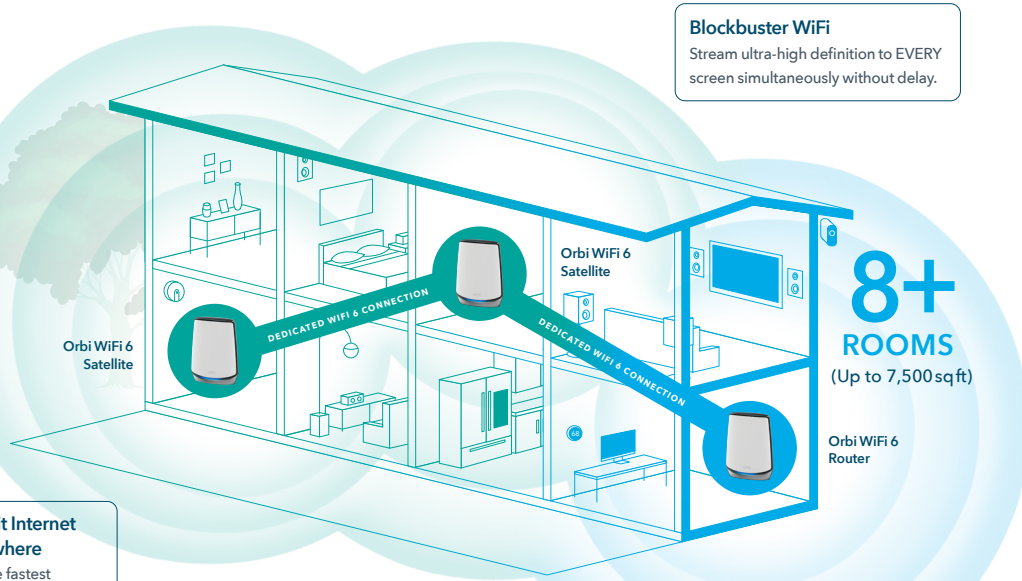

Protect your connected home devices from Internet threats with best-in-class anti-virus, anti-malware & data protection.²

Gigabit Speeds Where You Need Them.

Don't let your home be a maze of dead zones. Get consistent speeds everywhere with Tri-band dedicated wireless backhaul, 12 Gigabit Ethernet ports & a 2.5Gbps Internet port.

It's Easy.

Enjoying your WiFi has never been easier. With the Orbi app, set up your WiFi, customize your settings & enjoy your new Orbi WiFi in minutes.

House Diagram

Ultimate Smart Home Experience

Blockbuster WiFi
Stream ultra-high definition to EVERY screen simultaneously without delay.

8+ ROOMS
(Up to 7,500sqft)

Built for Gigabit Internet Speeds Everywhere
You've paid for the fastest Internet speeds, now experience it everywhere in your home.

Performance Leadership in Mesh WiFi 6
Ultra-fast connections for all your smart home, streaming, mobile & gaming needs.